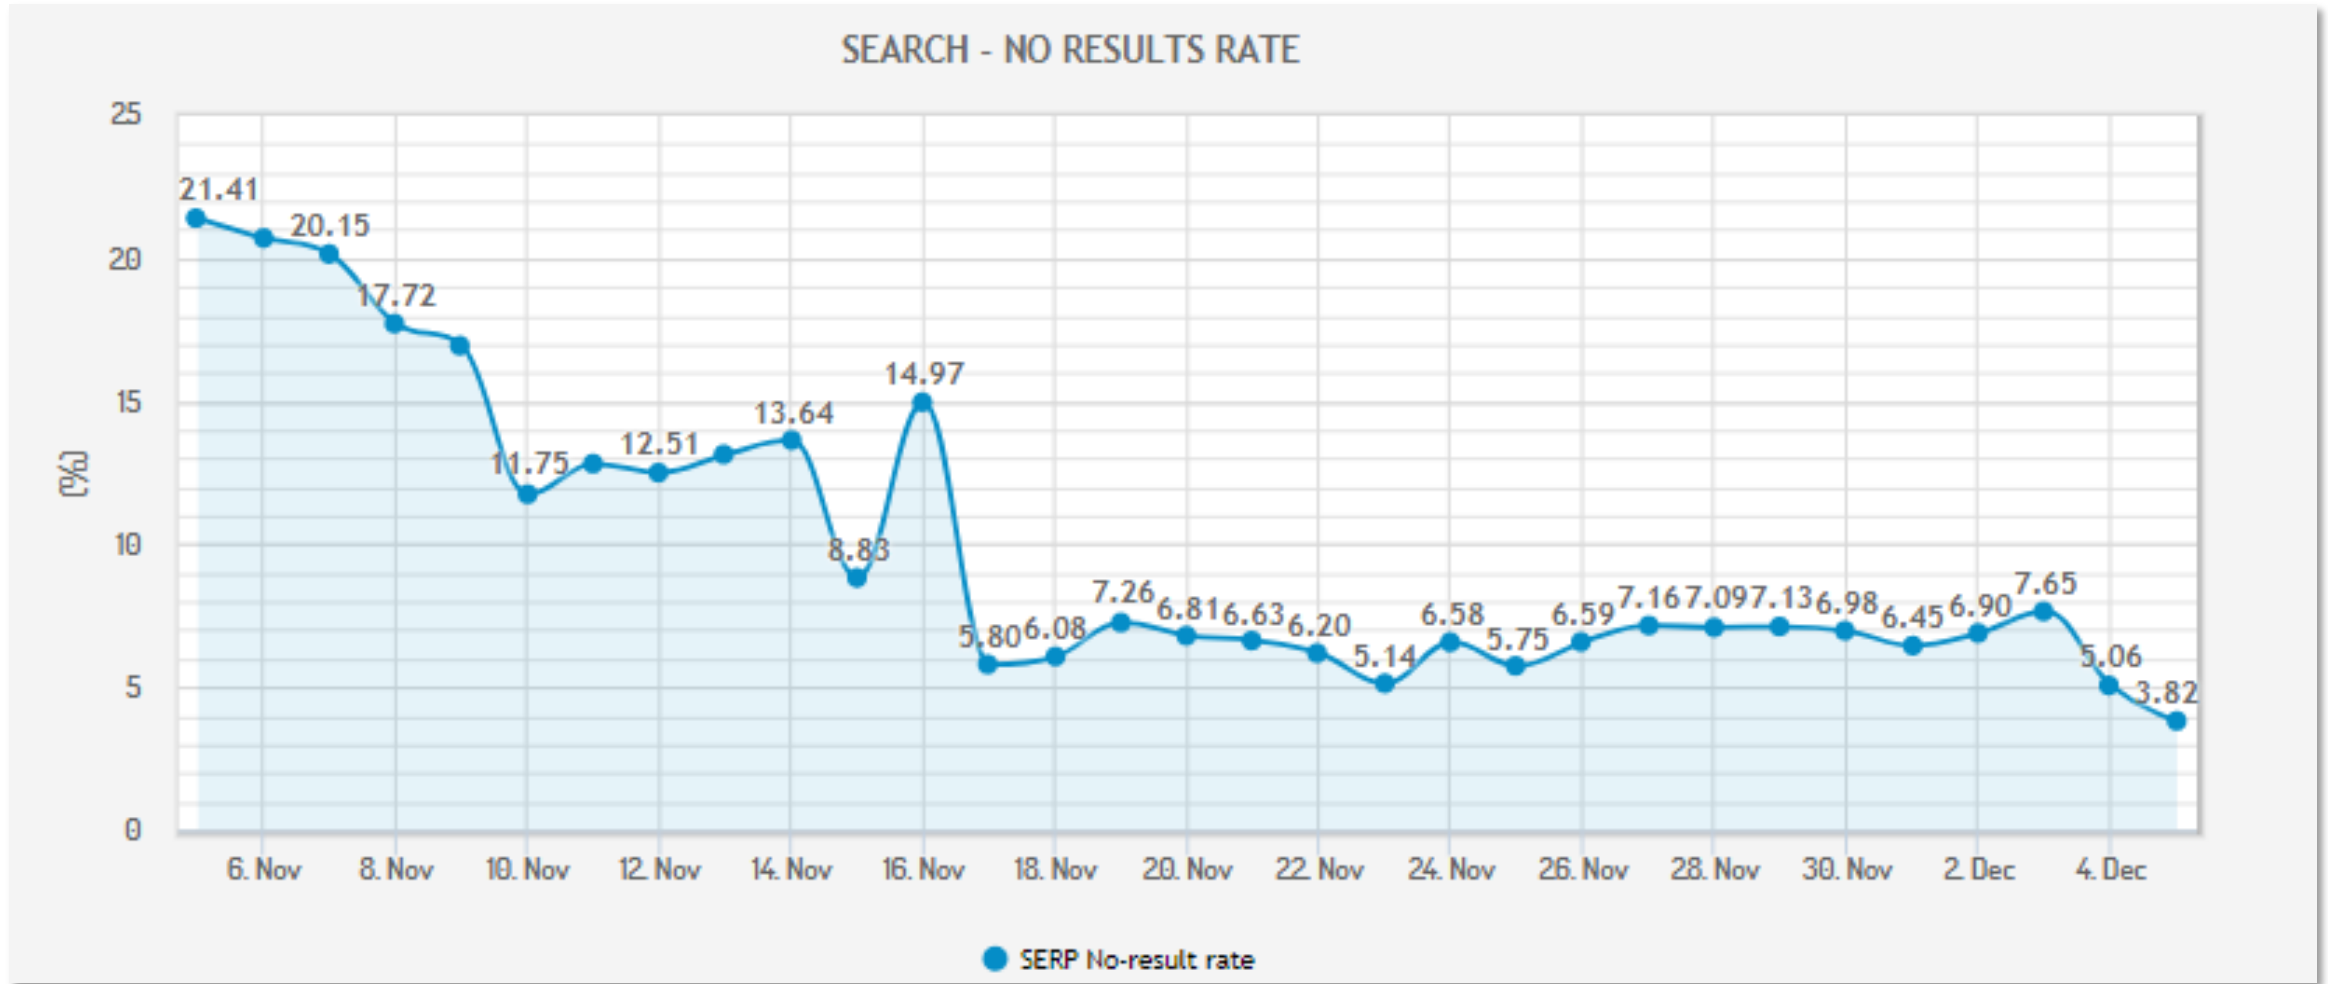

ELIMINATE 0-RESULT SEARCHES